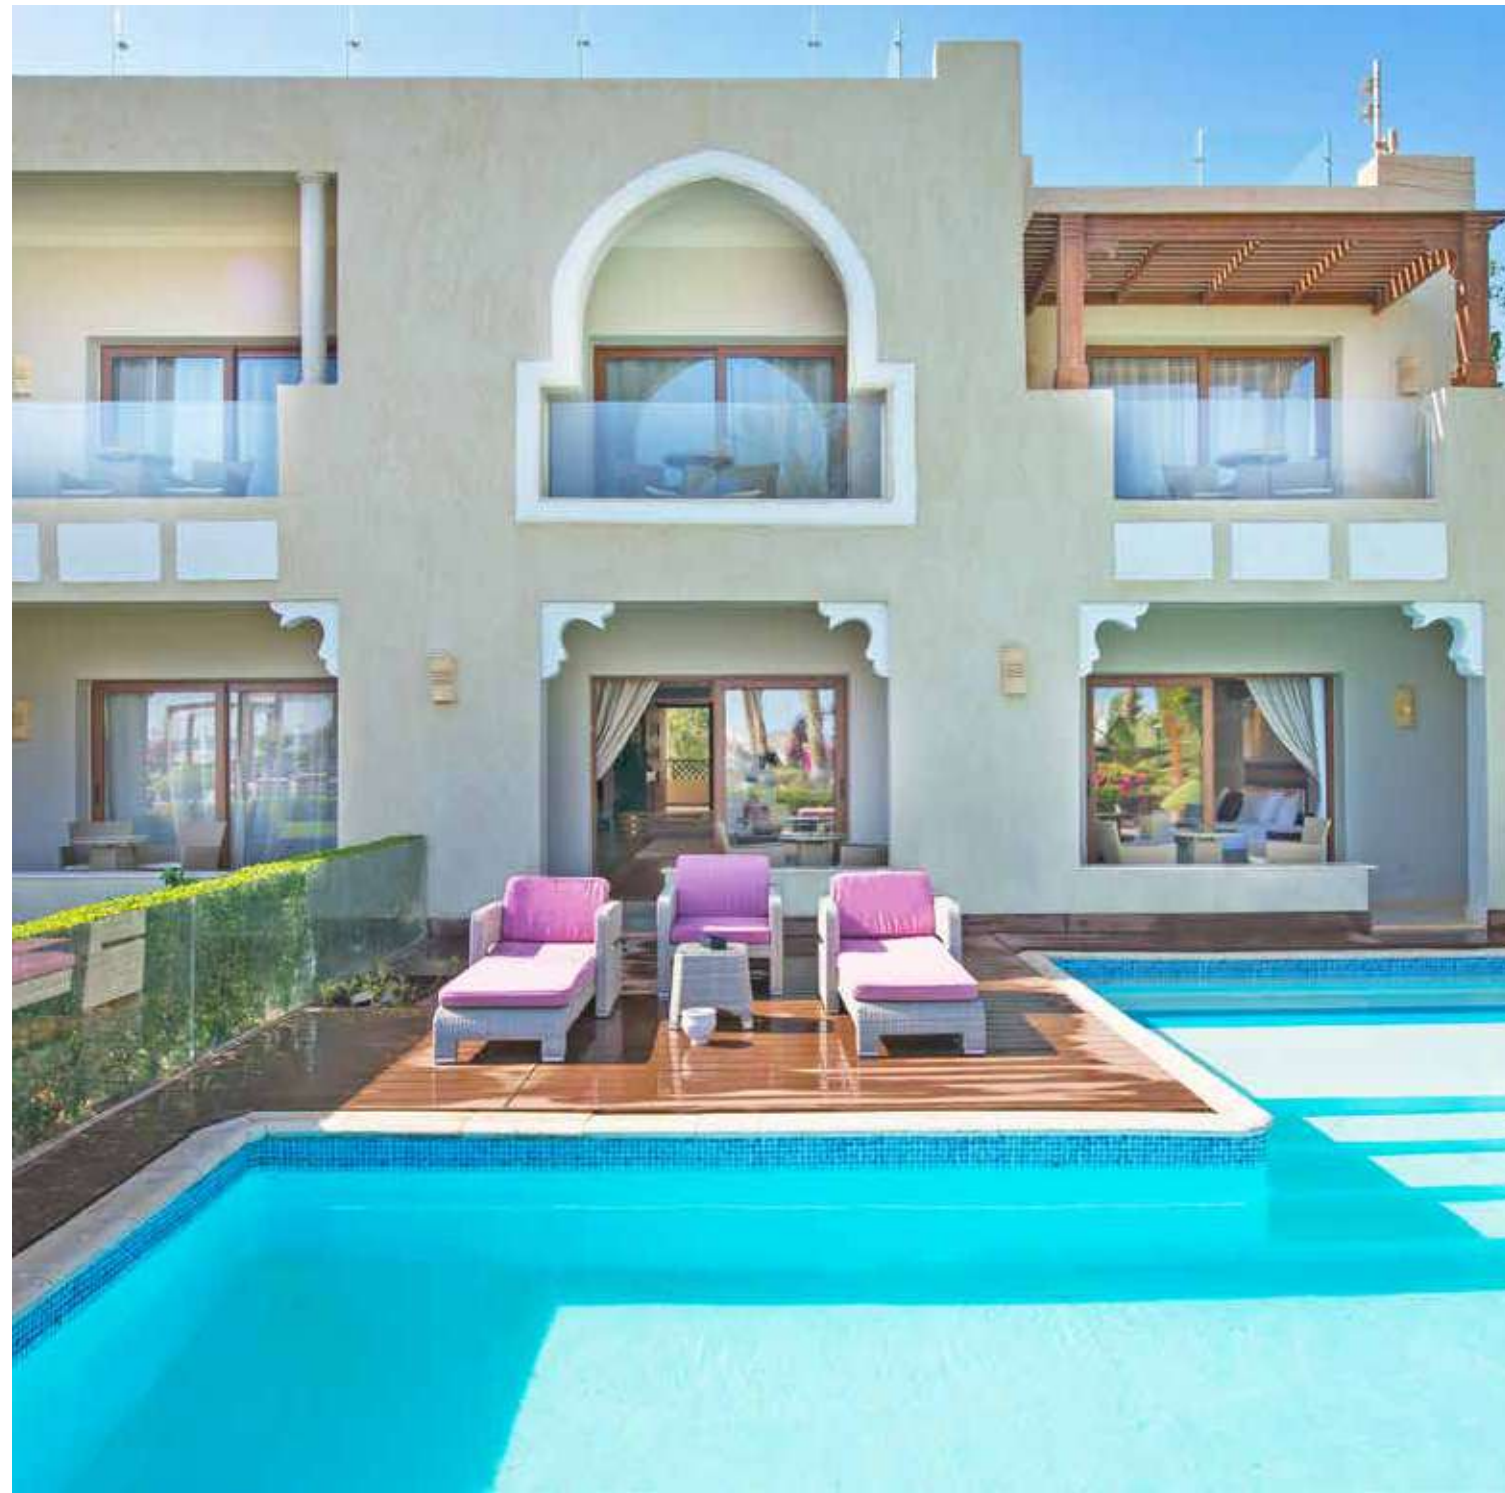

EXECUTIVE SWIM-UP SUITE