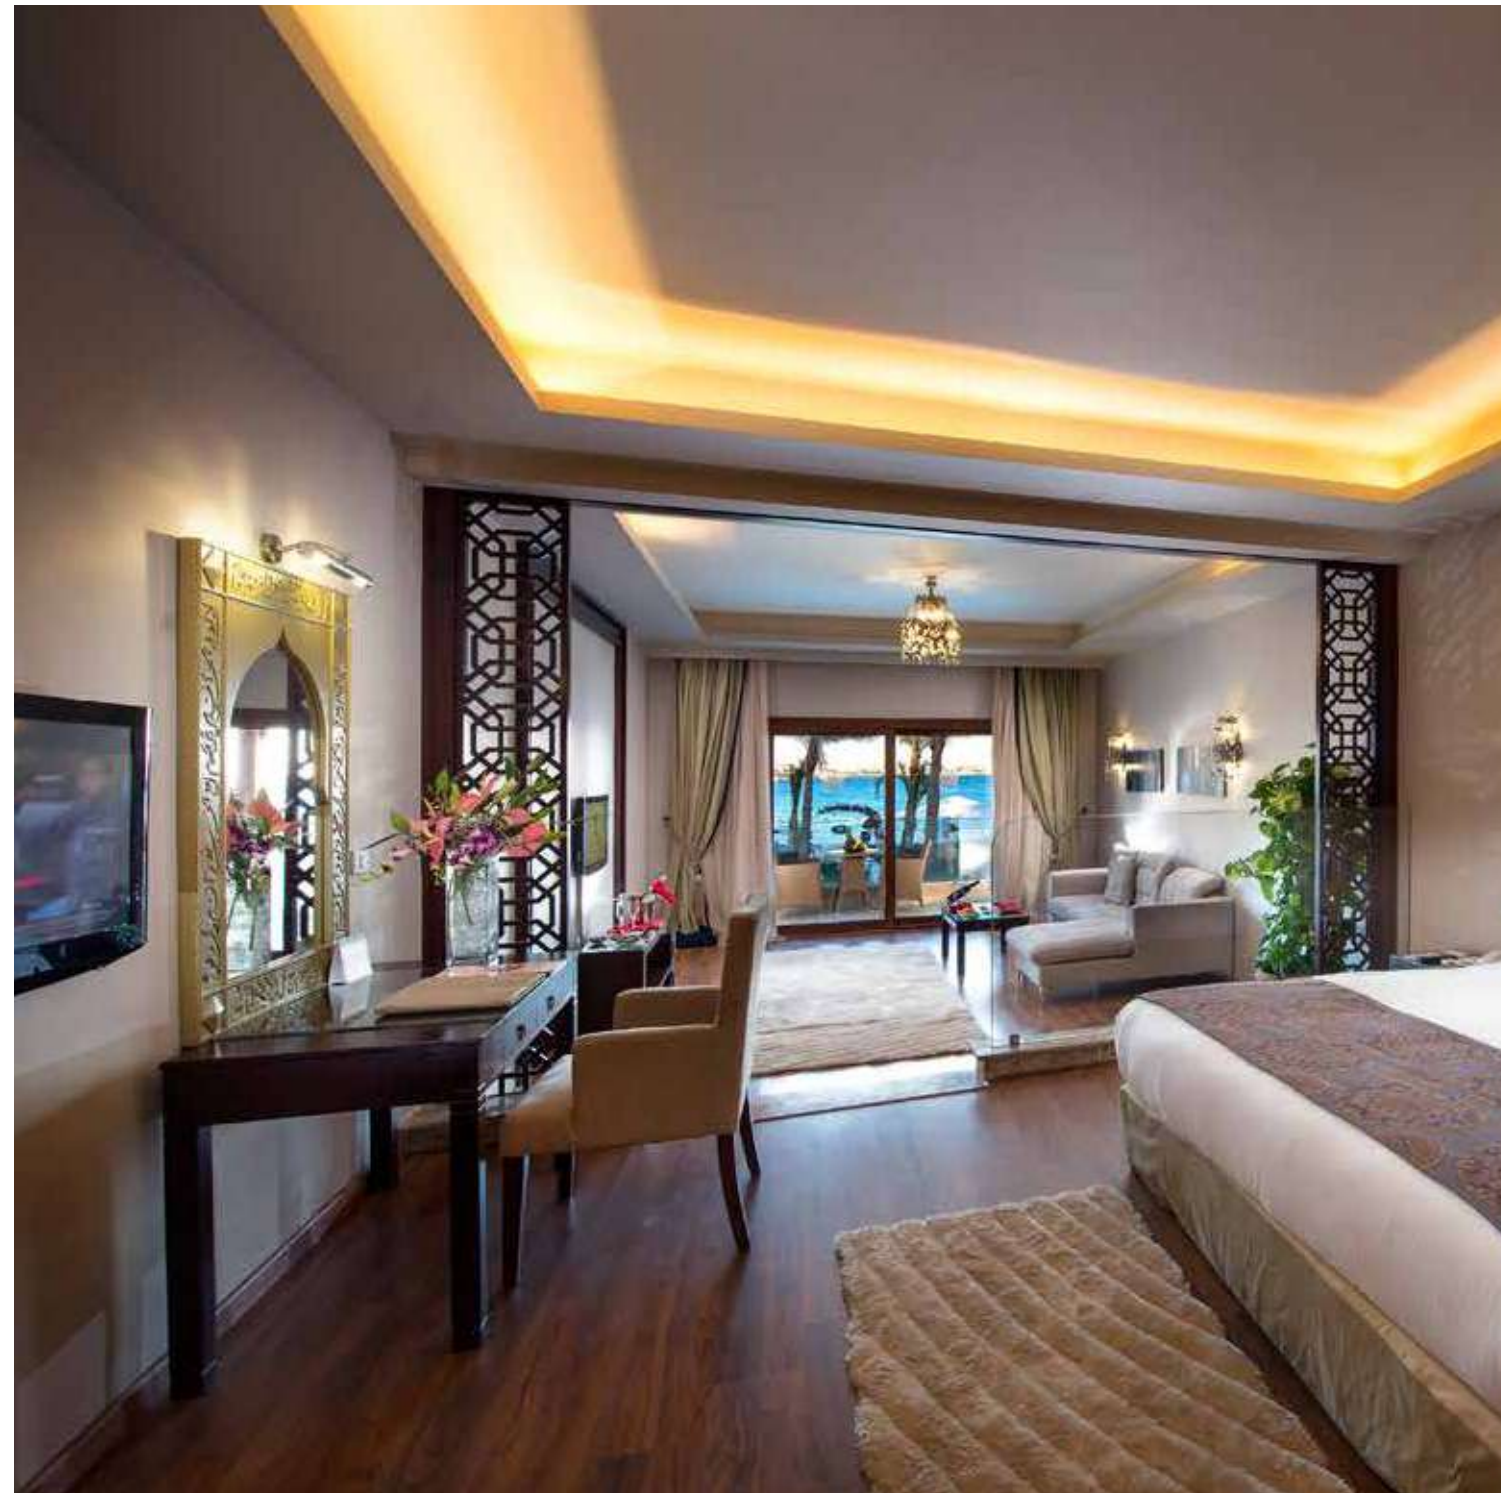

EXECUTIVE SUITE